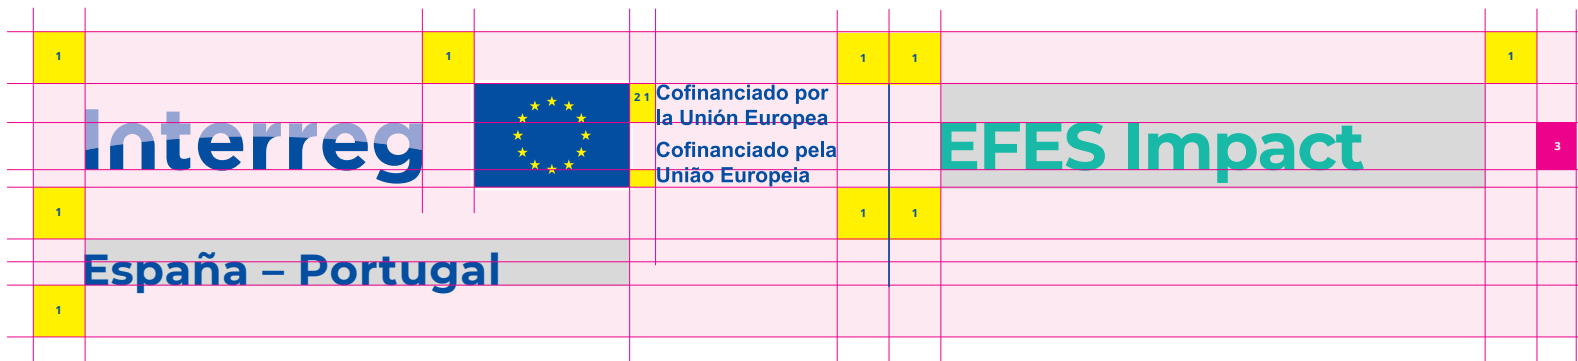

This basic graphic identity manual of the EFES Impact project serves as an appendix to the Interreg BrandBook

Components & positioning

Standard placement

Components & positioning

Horizontal placement

Interreg