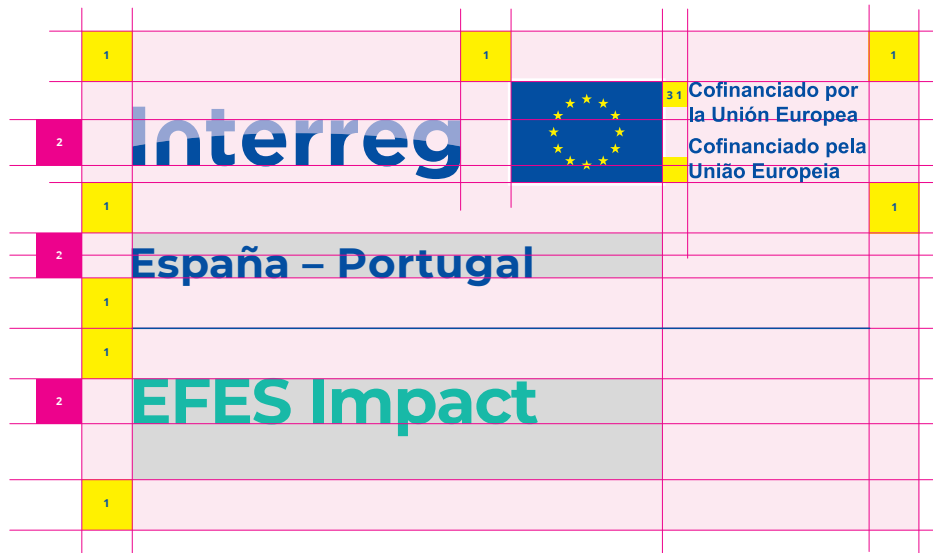

Interreg

Cofinanciado por
la Unión Europea
Cofinanciado pela
União Europeia

EFES Impact

España – Portugal

Brand Design Manual

Interreg brand in conjunction with the programme EFES Impact

Index

Components & positioning	3
Standard placement	3
Horizontal placement	4
Versions	5
Standard placement	5
Horizontal placement	6
Colours	7
Typefaces	8
Icons	10
Applications	11
Standard placement	11
Horizontal placement	12
Applications with EFES Impact logo	13

This basic graphic identity manual of the EFES Impact project serves as an appendix to the Interreg BrandBook

Components & positioning

Standard placement

Components & positioning

Horizontal placement

Interreg