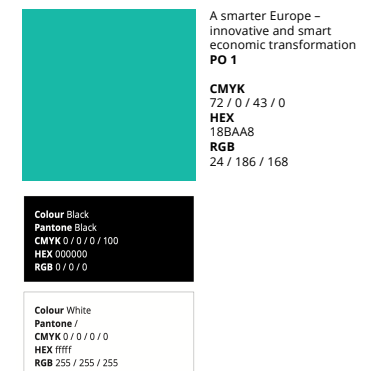

Applications with EFES Impact logo

In order to build on the communication of the previous EFES project, in some designs we will use an EFES Impact logo which recalls that of the previous edition, so that it is easily recognisable among the target audience.